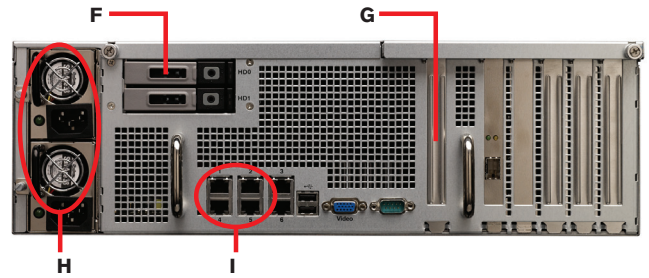

Models that fit your needs

Three different models address a range of capacity and connectivity needs from 32 to 64 TB (pre-RAID) and from 4 to 40 client connections. Each ISIS 5000 Storage Engine houses sixteen 2 TB disk drives arrayed in three 4+1 RAID5 ranks plus a hot spare drive. The ISIS 5000 Engine houses an ISIS System Director CPU to perform metadata management and is protected with mirrored, field-replaceable system drives. Depending on the model, four 1Gbit Ethernet ports or a 10Gbit Ethernet port provide connectivity to one or two external switches, or directly connect to four 1Gbit clients. In addition, you have the option of separately sourcing a switch for the DC model.

Quality, Performance and Value – Input to Output.

- A. Front accessible USB
- B. Status LEDs
- C. 3 Rack Unit
16 Drive Engine

- D. Hot Swappable Drive sleds
- E. Hot Spare Drive
- F. Dual System Drives

- G. 10 Gigabit Ethernet interface
- H. Dual Power Supply Units with Fans
- I. 4x High Performance
Gigabit Ethernet interfaces