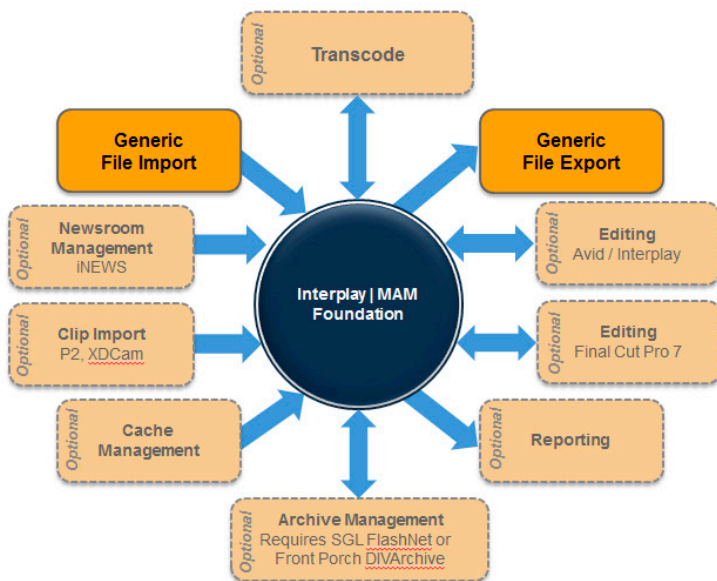

Interplay | MAM Foundation solution

Key benefits

Efficient media hub

Creates an automated central media operations hub that connects and speeds processes, organizes and protects media, and lowers the unit cost of storage

Expands collaboration

Unites contributors across divisional and geographic boundaries to plan, select, shot-list, annotate, and review and approve swiftly with optimal intelligence about video assets

Integration with Interplay | Production (optional)

Automated movement of media and metadata between Interplay Production workgroups and Interplay | MAM Foundation, enables richer, time-saving workflows with centralized archive capabilities, and optional iNews integration

Grows with you

As your needs expand, Interplay | MAM Foundation is designed to grow and adapt with you

Expertise included

Includes Avid Professional Service and Avid Advantage Elite support to ensure you always have the expertise you need close at hand

Corporate Headquarters 800 949 AVID (2843) Asian Headquarters + 65 6476 7666 European Headquarters + 44 1753 655999

The Interplay | MAM Foundation base package includes:

- 10 Client licenses (5 Full, 5 Browse)
- Interplay | MAM Server base licenses for up to 50 concurrent users
- MAM Service installation on up to 4 host servers or virtual machines
- Delivery of Professional Services
- Hardware and software integration
- Standard installation, test, and integration

Additional Avid professional services

- Training
- Avid Advantage Support
- Project Management
- Workflow Analysis

Customer supplied components

- Interplay | MAM File server hardware & server OS licenses
- SGL FlashNet or Front Porch DIVArchive software and servers
- SQL database license
- Data tape library
- NAS hardware for proxies and hi-res media
- Telestream Vantage or Harmonic WFS/ProMedia Carbon license

Key features

Pre-defined, complete solution

Solution that offers software, professional services, and support for the most common file-based asset management and central archive needs

Improves and speeds workflow

Delivers workflows to support import, proxy creation, on-line storage, archiving, and export operations, saving time and optimizing resources by automating non-creative tasks

Powerful, intuitive media tools

Local or remote access to media through a flexible Web-based application with professional frame-accurate media player, layered timeline annotation

Data model

Includes comprehensive standardized data model that can be expanded or modified at any time

For more information visit avid.com/interplay-mam